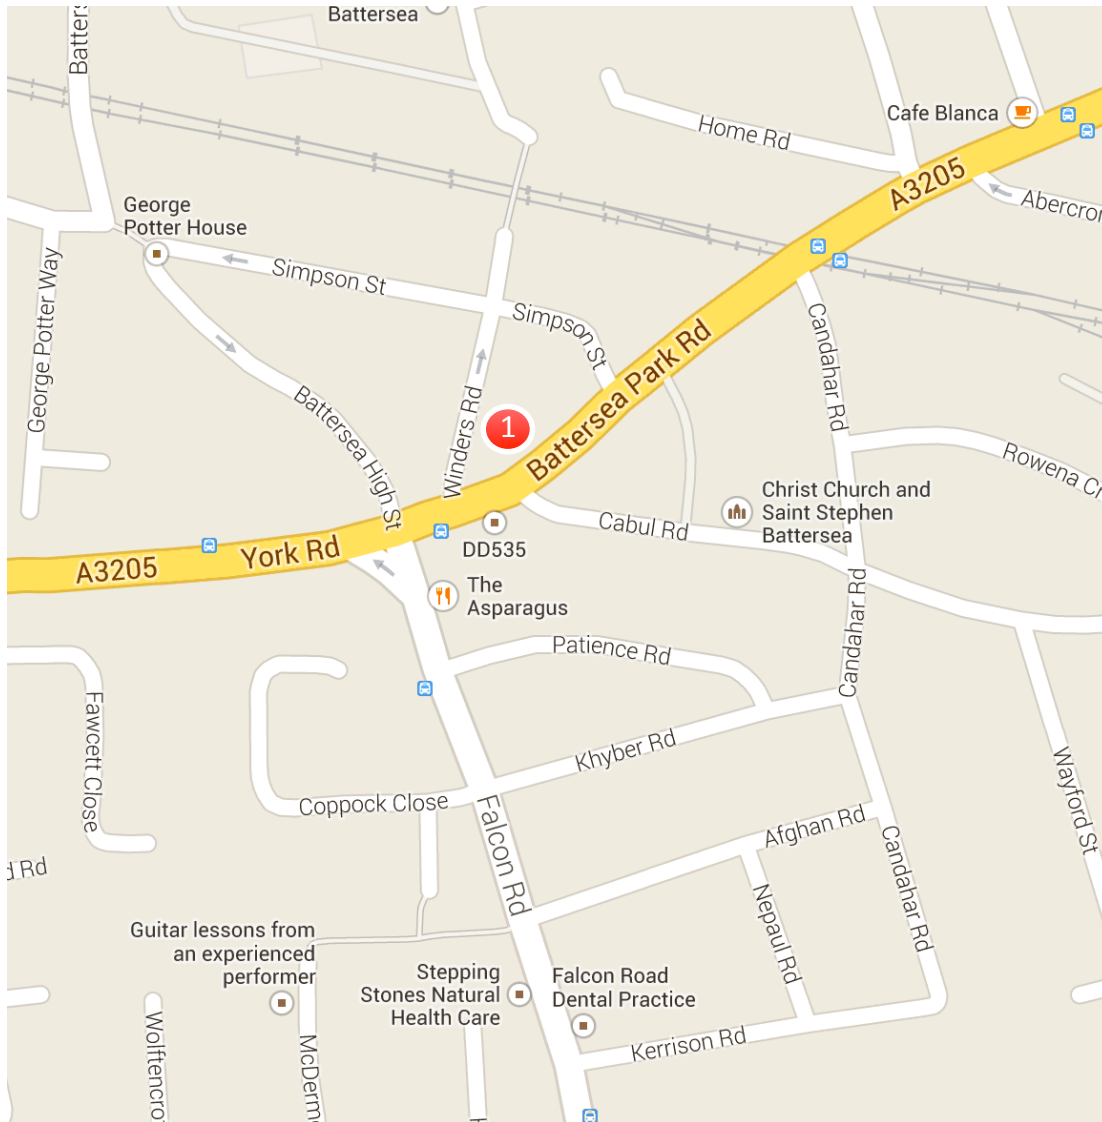

## **Bus to BrainTrainUK London**

### **Penhurst House, 352-356 Battersea Park Road, London SW11 3BY**

- ① Penhurst House is on the corner of Battersea Park Road and Winders Road.
- ② Bus routes 44, 49, 319, 344, 345, Battersea High Street is the nearest Bus Stop.
- ③ Press the silver button on the left of the door and our friendly receptionist will let you in and direct you down the stairs to our office, Number 17.

# Route finder

## Day buses including 24-hour services

Bus route	Towards	Bus stops
<b>44</b>	Tooting Victoria	LA LC LD LE LL LM LN LO LS LT
<b>49</b>	Clapham Junction White City	LG LD LE LK LO LU LV
<b>319</b>	Sloane Square Streatham Hill	LK LO LU LV LC LD LE
<b>344</b>	Clapham Junction Liverpool Street	LA LC LD LE LK LO LS LT
<b>345</b>	Peckham South Kensington	LC LD LE LK LO LU LV